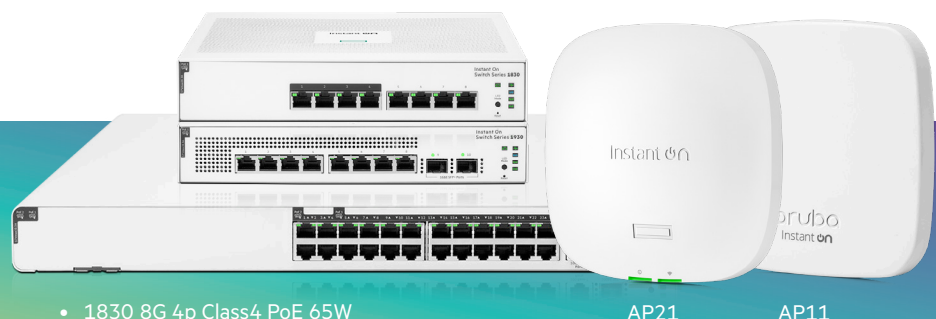

Using interactive digital signage to connect with customers? The Instant On 1960 24-port switches ensure high-speed connectivity for media servers that connect IPTV and digital signs.

Want to build brand awareness with exclusive deals and ads? Instant On supports internal and external captive portals to provide open or password-protected access to your business' Wi-Fi network.